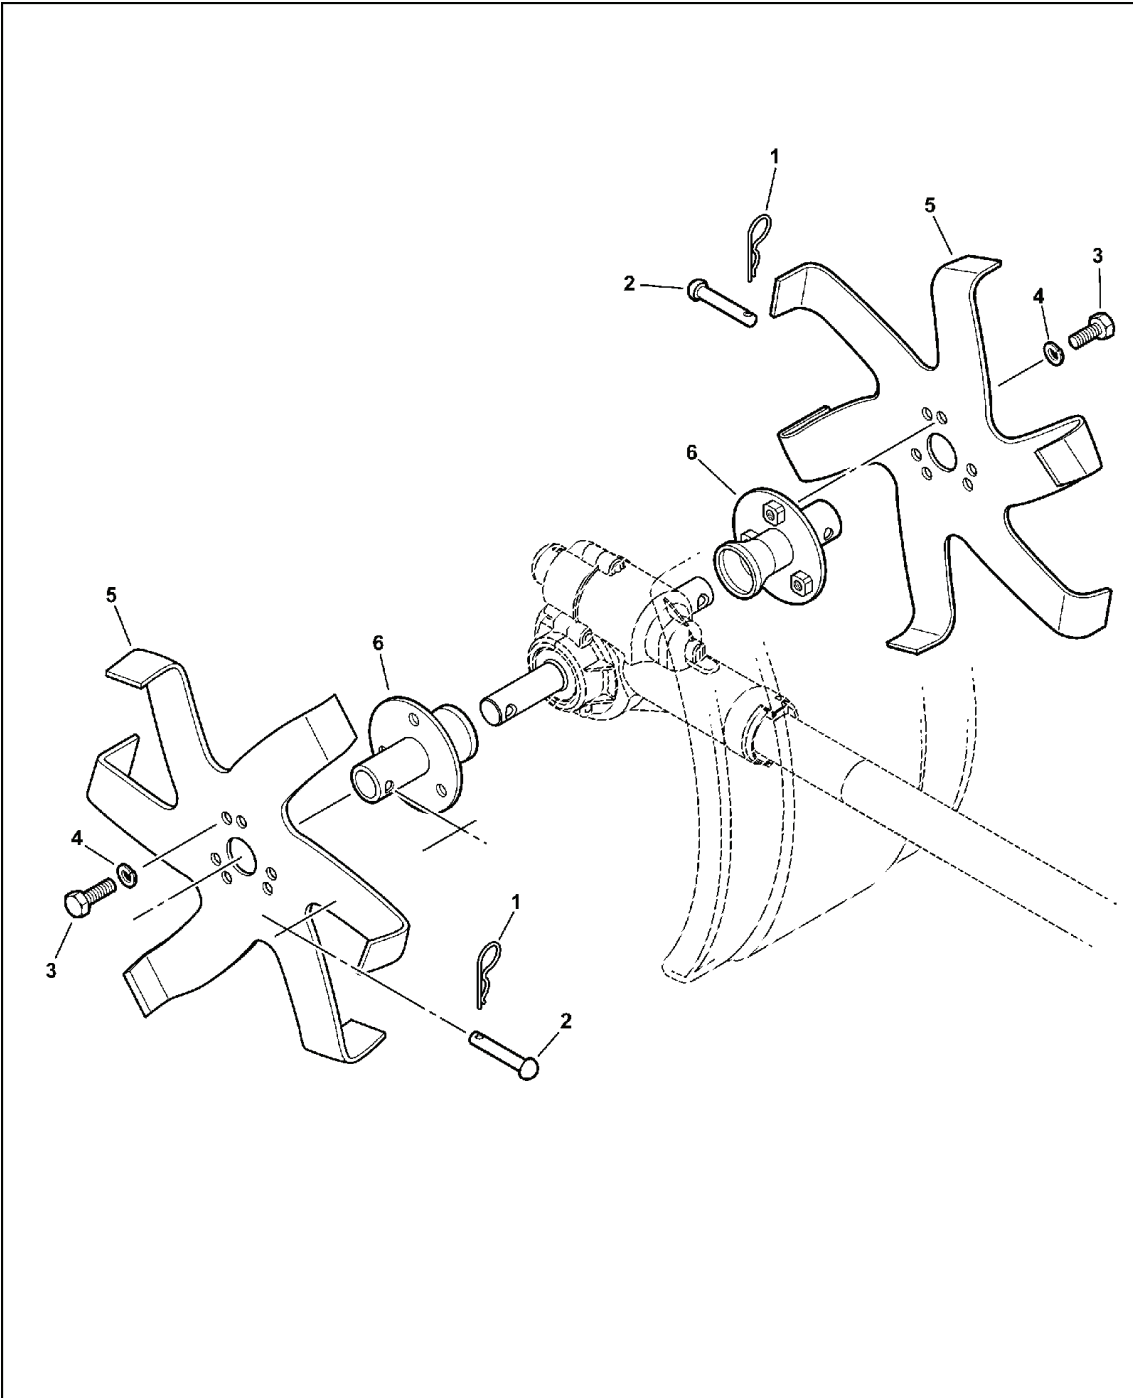

PAS-TIL/CULT(999442-00813), -1--1, Main Pipe Assembly, Flexible Driveshaft
PAS-TIL_CULT(99442-00813), 2008/11/28

PAS-TIL/CULT(999442-00813), -1--1, Main Pipe Assembly, Flexible Driveshaft
PAS-TIL_CULT(99442-00813), 2008/11/28

Key	Lv	Part no.	Part description	Quantity	Standard B	Note1	Note2
1		605612-11050	CLIP, PIN	2			
2		605611-11050	PIN	2			
3		900100-06010	BOLT 6*10	6	6*10		
4		900605-00006	WASHER, SPRING 6	6	6		
5		690010-11050	BLADE (BL)	2			
6		605610-11050	HUB, BLADE (BL)	2