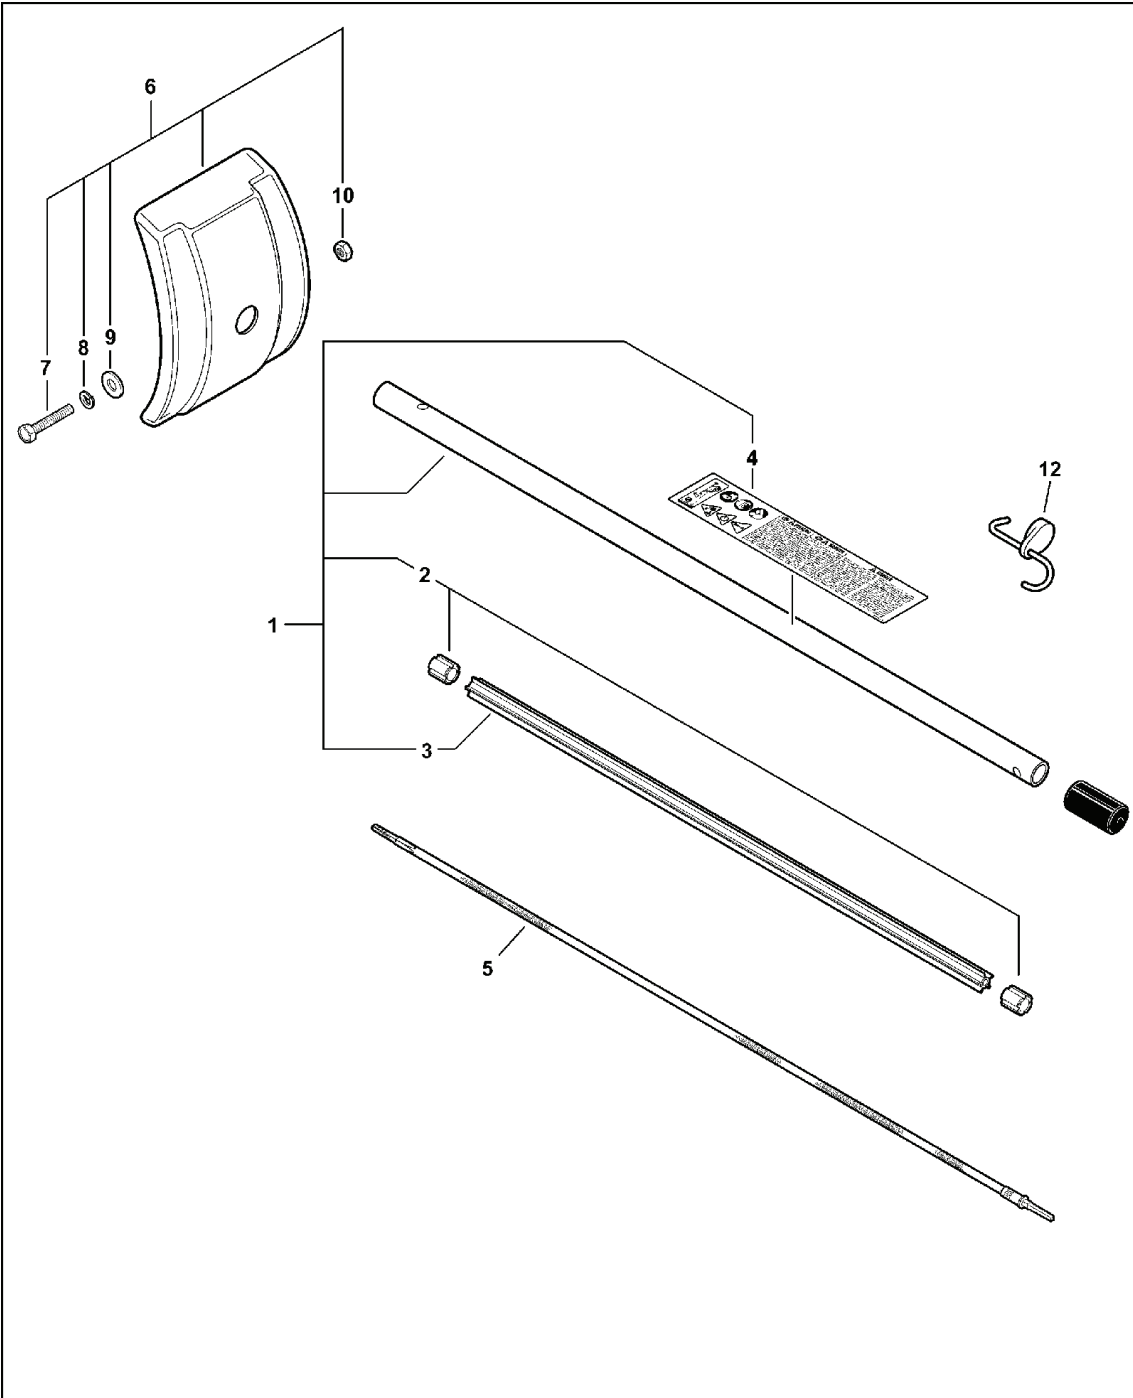

PAS-TIL/CULT(999442-00813), -1--1, Brush
PAS-TIL_CULT(99442-00813), 2008/11/28

PAS-TIL/CULT(999442-00813), -1--1, Brush

PAS-TIL_CULT(99442-00813), 2008/11/28

Key	Lv	Part no.	Part description	Quantity	Standard B	Note1	Note2
1		C050-001310	PIPE, MAIN	1	999442-00813		
2	+	610246-44730	STOPPER	2			
3	+	C507-000240	LINER, FLEXIBLE	1	21.6*643LNG		
4	+	890160-25560	LABEL, CAUTION	1			
5		C506-000002	SHAFT,FLEXIBLE	1			
6		694000-12050	COVER ASY, ROTOR	1			
7	+	900100-06020	BOLT 6*20	1	6*20		
8	+	900605-00006	WASHER, SPRING 6	1	6		
9	+	900600-00006	WASHER 6	1	6		
10	+	900500-00006	NUT 6	1	6		
12		C649-000120	HOOK	1