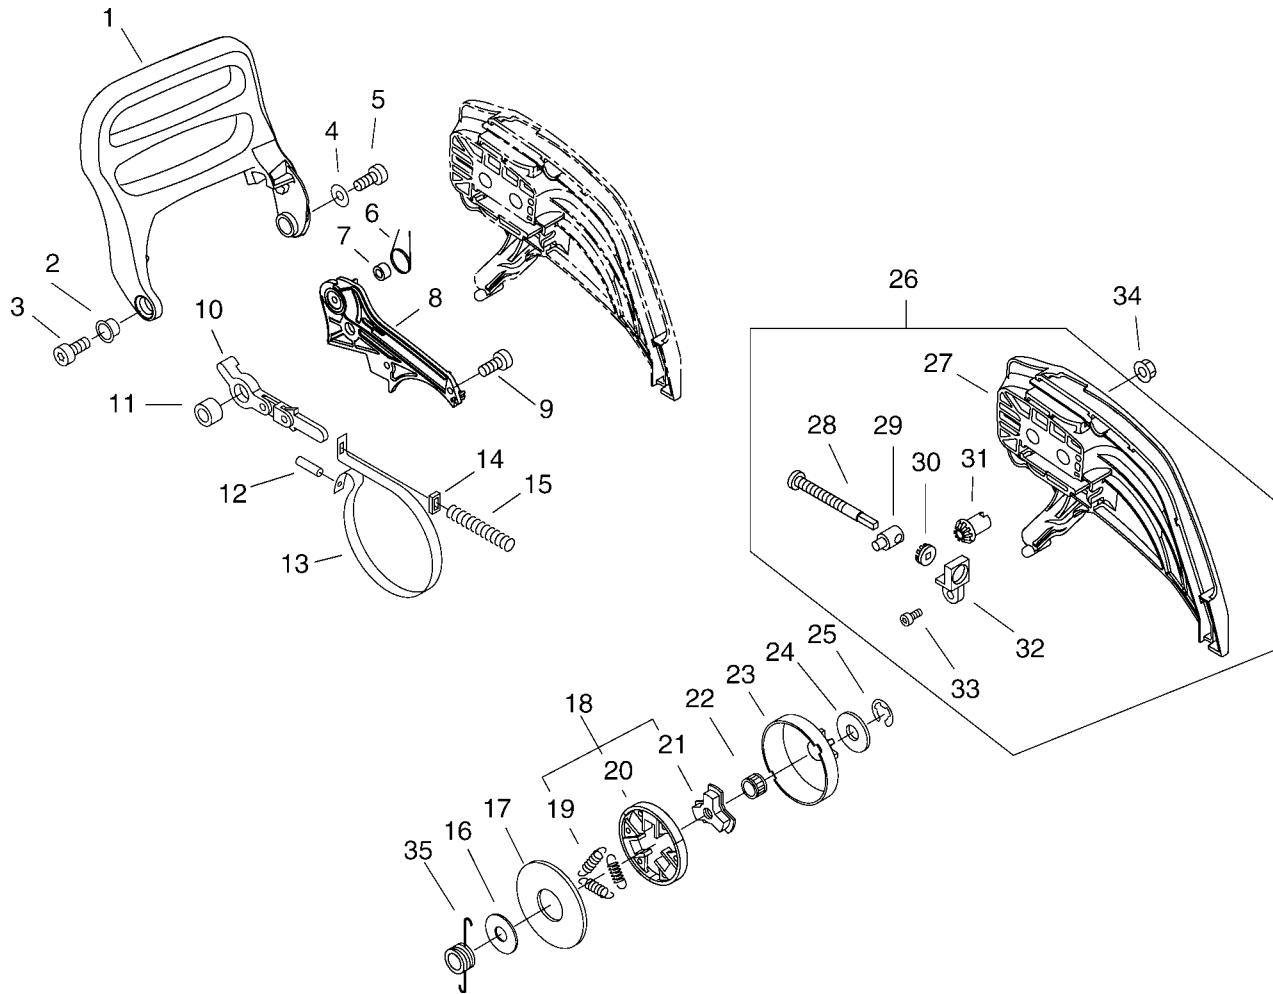

KEY	LV	PART NUMBER	Q'TY	DESCRIPTION	REMARKS
25		V805-000000	1	BOLT, TORX 5	
26		A226-000420	1	ELEMENT, AIR FILTER	
27		123181-39130	1	PUMP, PRIMER	
28		V471-002190	1	PIPE	
29		V130-000010	1	GROMMET,CHOKE	
30		A241-000150	1	KNOB, CHOKE	
31		C022-000040	1	AUTO-OILER ASSEMBLY	
32		V420-001790	2	CUSHION	
33		A160-001070	1	COVER,CYLINDER	
34		V341-000110	1	WASHER,SQUARE	
35		V341-000120	1	WASHER,SQUARE	
36		100927-35830	1	PIPE	
37		890157-39130	1	LABEL, SWITCH	
38		X524-001900	1	LABEL	
39		X503-009270	1	LABEL,MODEL	
40		890631-38130	1	LABEL, CAUTION	
41		V582-000050	1	RING,SNAP	
42		V103-000500	1	GASKET,INTAKE	
43		130338-32430	1	PLUG, COVER	
43		130338-32430	1	PLUG, COVER	
44		890345-39230	1	LABEL,CAUTION	

KEY	LV	PART NUMBER	Q'TY	DESCRIPTION	REMARKS
1		C320-000170	1	LEVER, BRAKE	
2		V356-000430	1	COLLAR,10	
3		V805-000010	1	BOLT, TORX 5	
4		177214-03930	1	WASHER	
5		V804-000020	1	BOLT, TORX 4	
6		V452-000250	1	SPRING, TORSION	
7		433116-35430	1	SPACER 8	
8		C345-000270	1	COVER, BRAKE	
9		V804-000000	3	BOLT, TORX 4	
10		C334-000100	1	CONNECTOR, BRAKE	
11		433116-35430	1	SPACER 8	
12		93050-30098	1	ROLLER	
13		C328-000030	1	BAND, BRAKE	
14		V376-000450	1	SPACER	
15		V450-000070	1	SPRING, COMPRESSION	
16		A551-000080	1	PLATE, CLUTCH	
17		A551-000090	1	PLATE, CLUTCH	
18		A056-000210	1	CLUTCH ASY	
19	+	V451-000470	3	SPRING, TENSION	
20	+	A555-000060	3	SHOE, CLUTCH	
21	+	A552-000100	1	HUB, CLUTCH	
22		175012-03930	1	BEARING, NEEDLE	
23		A556-000540	1	DRUM, CLUTCH	
24		100143-19830	1	WASHER	