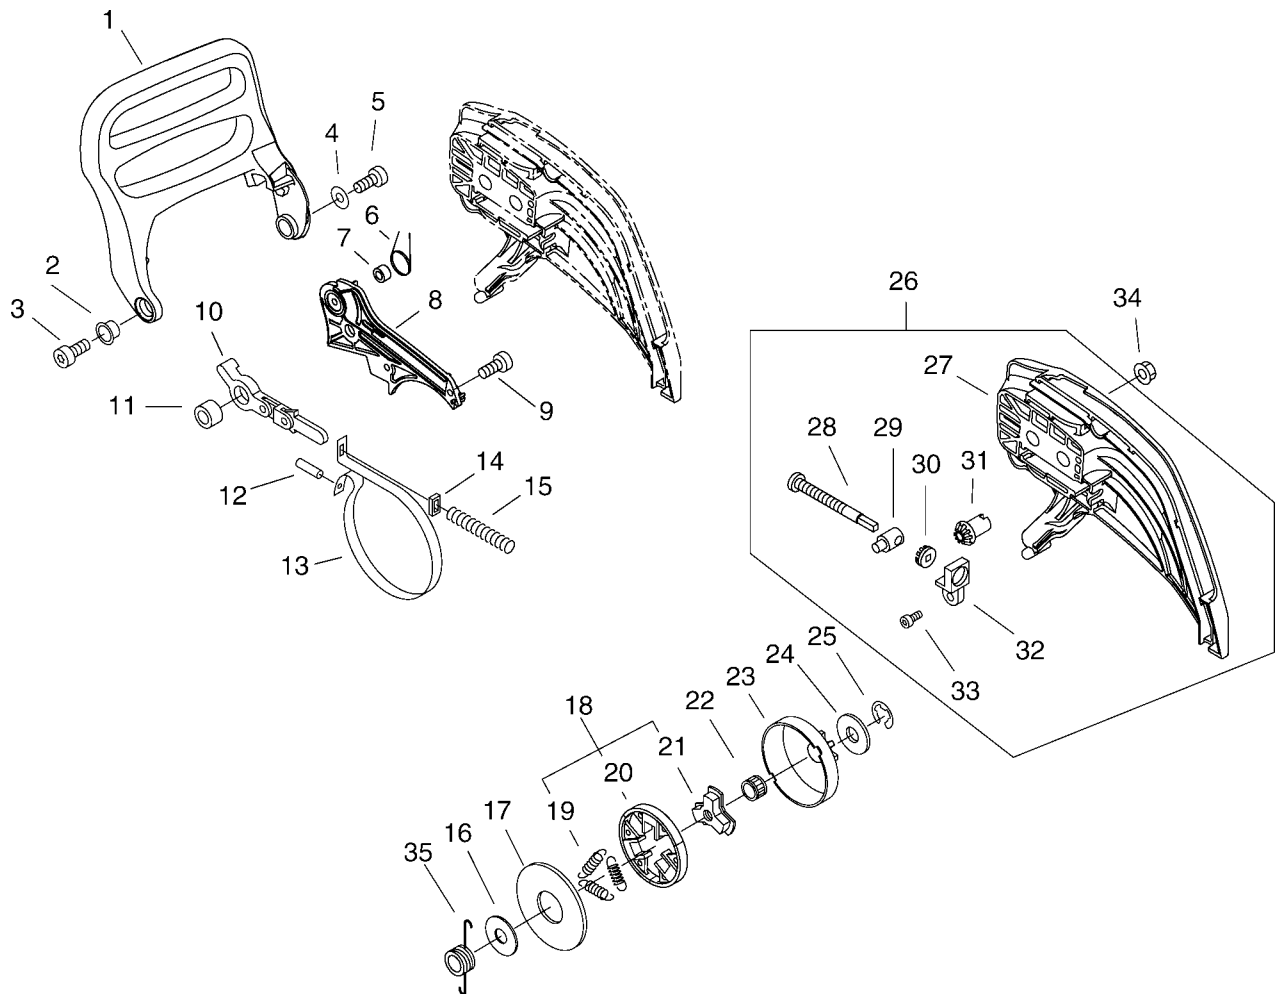

KEY	LV	PART NUMBER	Q'TY	DESCRIPTION	REMARKS
1		C320-000170	1	LEVER, BRAKE	
2		V356-000430	1	COLLAR,10	
3		V805-000010	1	BOLT, TORX 5	
4		177214-03930	1	WASHER	
5		V804-000020	1	BOLT, TORX 4	
6		V452-000250	1	SPRING, TORSION	
7		433116-35430	1	SPACER 8	
8		C345-000270	1	COVER, BRAKE	
9		V804-000000	3	BOLT, TORX 4	
10		C334-000100	1	CONNECTOR, BRAKE	
11		433116-35430	1	SPACER 8	
12		93050-30098	1	ROLLER	
13		C328-000030	1	BAND, BRAKE	
14		V376-000450	1	SPACER	
15		V450-000070	1	SPRING, COMPRESSION	
16		A551-000080	1	PLATE, CLUTCH	
17		A551-000090	1	PLATE, CLUTCH	
18		A056-000210	1	CLUTCH ASY	
19	+	V451-000470	3	SPRING, TENSION	
20	+	A555-000060	3	SHOE, CLUTCH	
21	+	A552-000100	1	HUB, CLUTCH	
22		175012-03930	1	BEARING, NEEDLE	
23		A556-000540	1	DRUM, CLUTCH	
24		100143-19830	1	WASHER