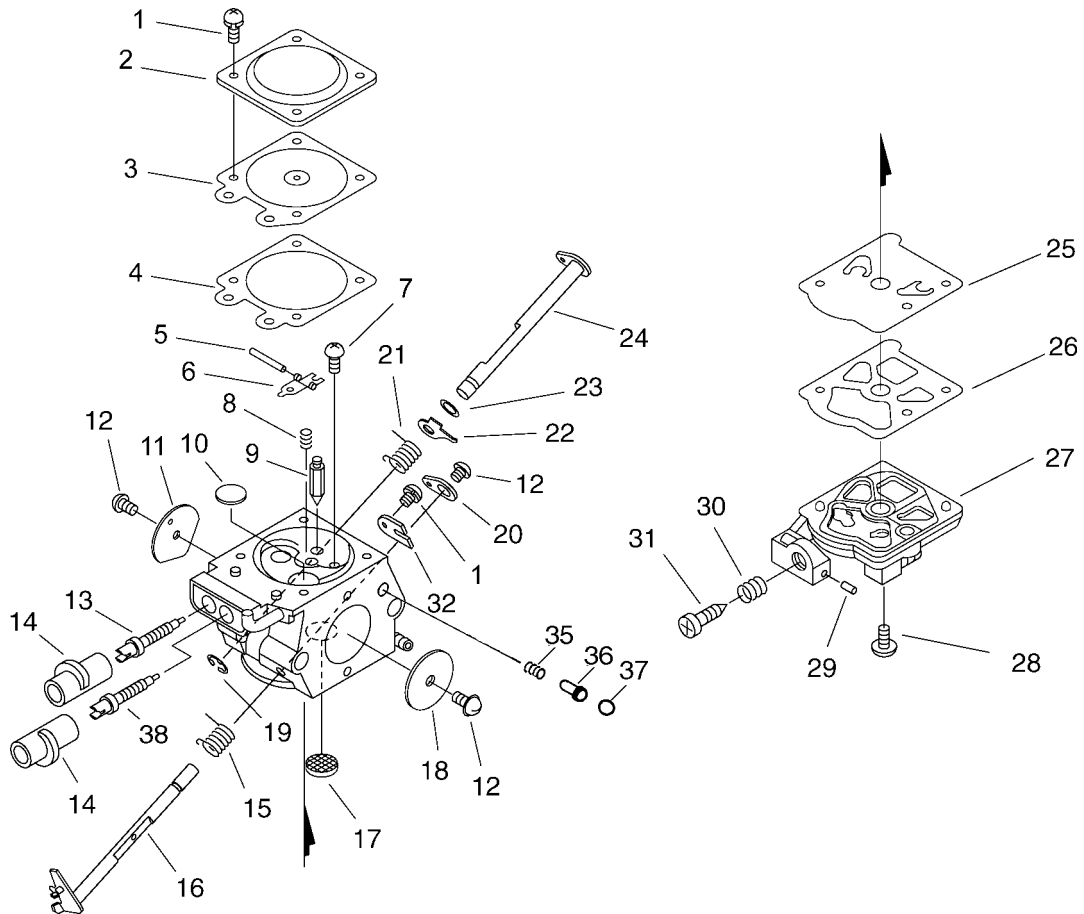

KEY	LV	PART NUMBER	Q'TY	DESCRIPTION	REMARKS
23	+	123149-26030	1	WASHER	
24	+	P003-000150	1	CHOKE, SHAFT	
25	+	123112-15030	1	DIAPHRAGM, FUEL PUMP	
26	+	123125-15030	1	GASKET, FUEL PUMP	
27	+	123124-09520	1	COVER, FUEL PUMP	
28	+	123110-03930	1	SCREW, PUMP COVER	
30	+	123133-04260	1	SPRING, IDLE ADJUST	
31	+	123134-04260	1	SCREW, IDLE ADJUST	
32	+	123127-03930	1	CLIP, THROTTLE SHAFT	
35	+	123186-09660	1	SPRING, START VALVE	
36	+	123185-09660	1	PISTON ASSY	
37	+	123136-09660	1	BALL