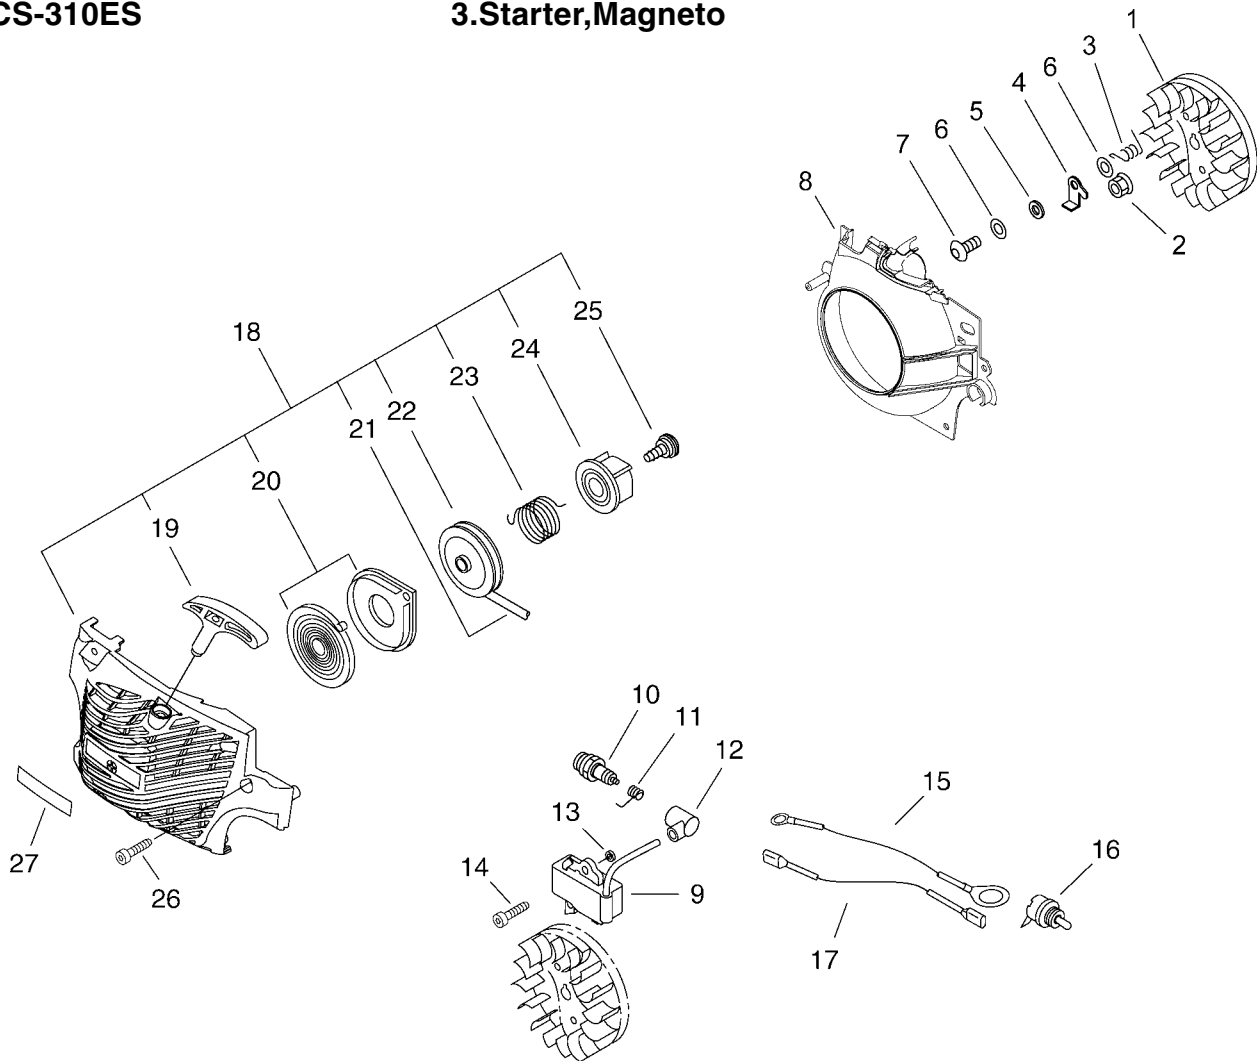

KEY	LV	PART NUMBER	Q'TY	DESCRIPTION	REMARKS
1		A409-000350	1	ROTOR, MAGNETO	
2		900515-00008	1	NUT, FLANGE 8	
3		177234-35430	2	SPRING, RETURN	
4		A514-000020	2	PAWL	
5		177247-04630	2	SPACER, RATCHET	
6		900603-00005	4	WASHER 5	
7		V203-000080	2	BOLT,5	
8		A172-000830	1	COVER,FAN	
9		A411-000460	1	COIL, IGNITION	
10		A425-000000	1	SPARKPLUG	
11		A426-000020	1	TERMINAL, SPARKPLUG	
12		A427-000020	1	CAP, SPARK PLUG	
13		150117-16430	2	SPACER	
14		V805-000210	2	BOLT, TORX 5	
15		V485-001070	1	LEAD	
16		A440-001180	1	SWITCH, ON OFF	
17		V485-001080	1	LEAD	
18		A051-001300	1	STARTER, RECOIL ASY	
19	+	P022-005891	1	GRIP, STARTER	
20	+	P022-001330	1	SPRING KIT, REWIND	
21	+	P022-008440	1	ROPE, STARTER	
22	+	A506-000030	1	REEL, ROPE	
23	+	V452-000220	1	SPRING, TORSION	
24	+	P022-022000	1	CATCHER, PAWL	
25	+	177236-61830	1	SCREW	
26		V805-000010	3	BOLT, TORX 5	
27		X502-000340	1	LABEL, ECHO