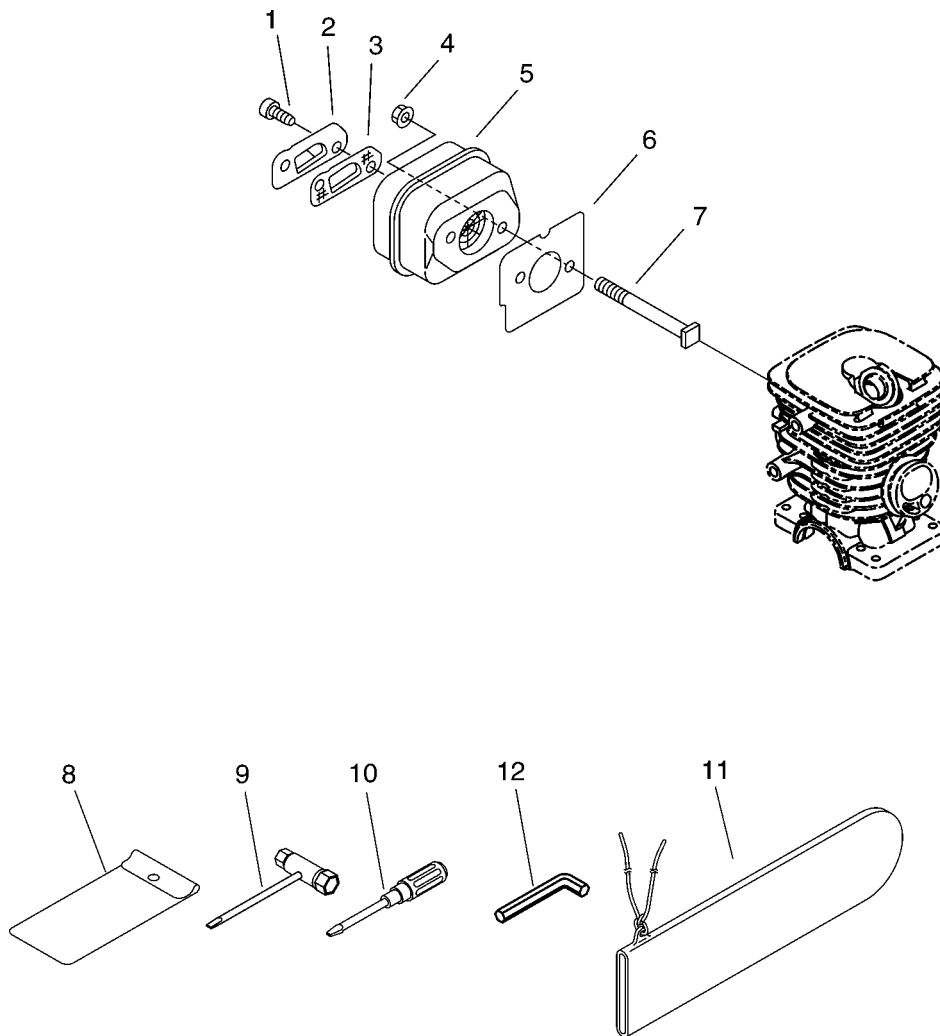

2. Muffler,Tools

KEY	LV	PART NUMBER	Q'TY	DESCRIPTION	REMARKS
1		V804-000030	2	BOLT, TORX 4	
2		A313-000760	1	GUIDE, EXHAUST	
3		A310-000060	1	SCREEN, ARRESTOR	
4		900516-00005	2	NUT, FRANGE 5	
5		A300-000620	1	MUFFLER, EXHAUST	
6		V104-000731	1	GASKET, EXHAUST	
7		V203-000120	2	BOLT, 5	
8		898510-07130	1	BAG, TOOL	
9		X602-000080	1	TOOL, WRENCH	
10		895812-03930	1	DRIVER, SCREW 50	
11		P021-006951	1	SCABBARD, CHAIN	
12		X605-000050	1	TOOL, L WRENCH