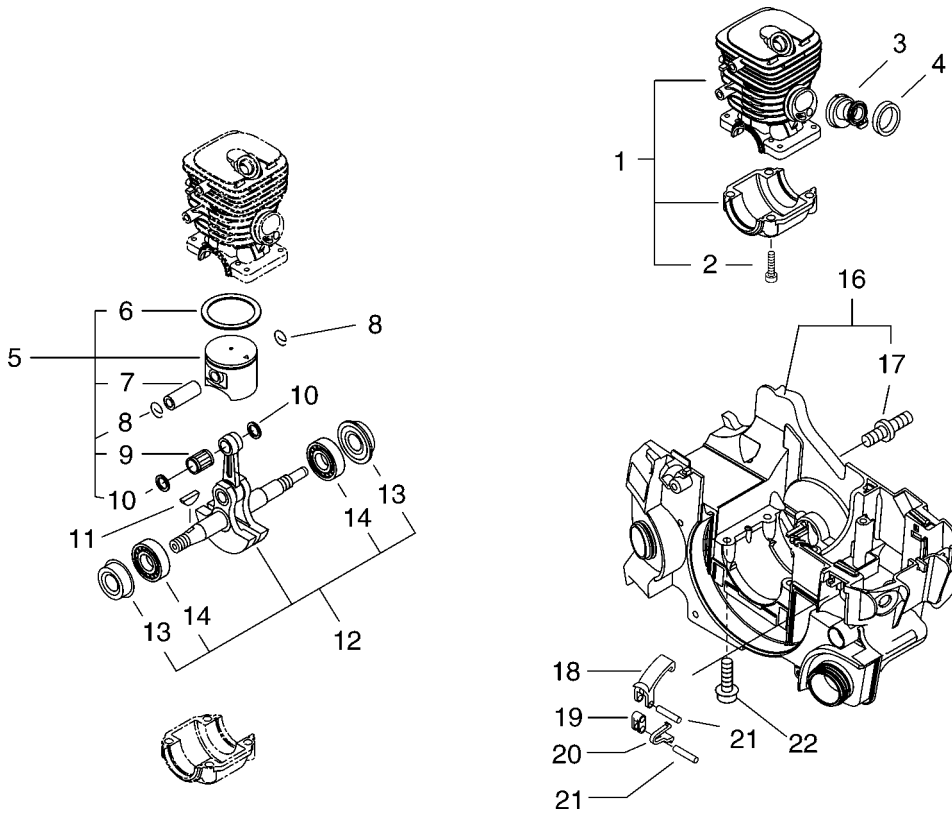

**ECHO**®

**CS-310 ES**

1. Cylinder,Crankcase,Piston

KEY	LV	PART NUMBER	Q'TY	DESCRIPTION	REMARKS
1		P021-015050	1	CRANK CASE KIT	
2	+	V805-000220	4	BOLT, TORX 5	
3		A202-000070	1	BELLOWS, INTAKE	
4		A206-000000	1	HOLDER, BELLOWS	
5		P021-015060	1	PISTON KIT	
6	+	100011-16131	1	RING, PISTON	
7	+	100013-15330	1	PIN, PISTON	
8	+	100015-04630	2	CIRCLIP, PISTON PIN	
9	+	100113-11520	1	BEARING, NEEDLE	
10	+	100014-11520	2	SPACER, PISTON PIN	
11		100142-12330	1	KEY, WOODRUFF	
12		P021-015070	1	CRANKSHAFT, ASSY	
13	+	V505-000010	2	SEAL, OIL 12	
14	+	94035-36201	2	BEARING BALL	
16		P021-015080	1	COVER, ENGINE	
17	+	V225-000030	2	BOLT, STUD 8	
18		C463-000030	2	KNOB, LATCH	
19		J485-000200	2	HINGE	
20		V490-000400	2	CLIP	
21		93050-40180	4	ROLLER	
22		V805-000180	4	BOLT, TORX 5	

KEY	LV	PART NUMBER	Q'TY	DESCRIPTION	REMARKS
1		C320-000170	1	LEVER, BRAKE	
2		V356-000430	1	COLLAR,10	
3		V805-000010	1	BOLT, TORX 5	
4		177214-03930	1	WASHER	
5		V804-000020	1	BOLT, TORX 4	
6		V452-000250	1	SPRING, TORSION	
7		433116-35430	1	SPACER 8	
8		C345-000270	1	COVER, BRAKE	
9		V804-000000	3	BOLT, TORX 4	
10		C334-000100	1	CONNECTOR, BRAKE	
11		433116-35430	1	SPACER 8	
12		93050-30098	1	ROLLER	
13		C328-000030	1	BAND, BRAKE	
14		V376-000450	1	SPACER	
15		V450-000070	1	SPRING, COMPRESSION	
16		A551-000080	1	PLATE, CLUTCH	
17		A551-000090	1	PLATE, CLUTCH	
18		A056-000210	1	CLUTCH ASY	
19	+	V451-000470	3	SPRING, TENSION	
20	+	A555-000060	3	SHOE, CLUTCH	
21	+	A552-000100	1	HUB, CLUTCH	
22		175012-03930	1	BEARING, NEEDLE	
23		A556-000540	1	DRUM, CLUTCH	
24		100143-19830	1	WASHER	