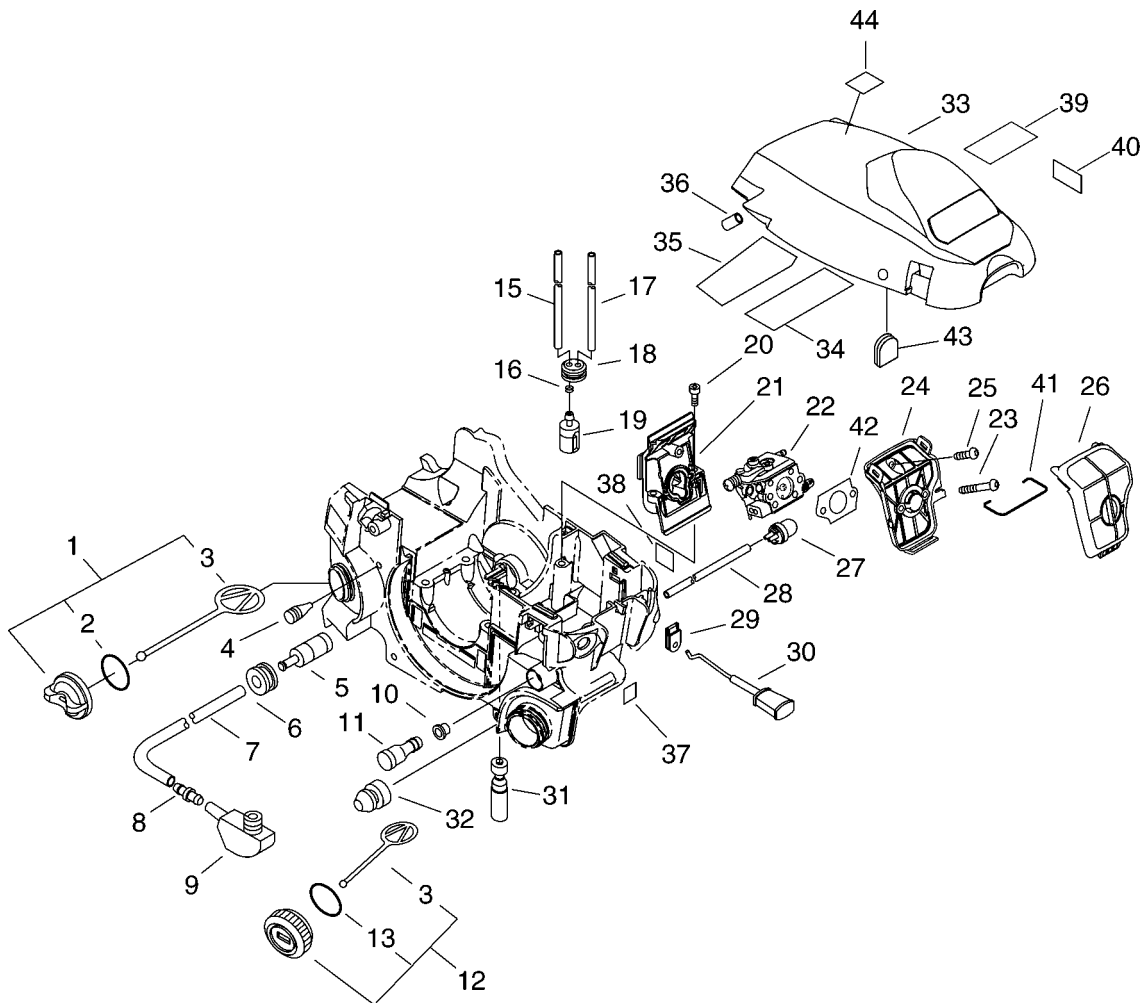

4. Carburettor,Cilinder cover,Fuel/Oil tank

KEY	LV	PART NUMBER	Q'TY	DESCRIPTION	REMARKS
1		P021-005581	1	OIL CAP ASY	
2	+	900720-00018	1	O-RING 18	
3	+	A365-000050	1	CONNECTOR,CAP	
4		436114-13930	1	VALVE, CHECK	
5		436205-02832	1	STRAINER, OIL	
6		132115-01461	1	GROMMET	
7		130110-05260	1	PIPE, IMPULSE	
8		V186-000020	1	JOINT,PIPE	
9		V470-000810	1	PIPE	
10		V137-000000	1	GROMMET,FUEL	
11		A356-000030	1	VALVE,CHECK	
12		131004-37932	1	CAP ASY, FUEL	
13	+	900720-00022	1	O-RING 22	
3	+	A365-000050	1	CONNECTOR,CAP	
15		V471-002170	1	PIPE	
16		132013-09820	1	CLIP	
17		V471-001560	1	PIPE	
18		132115-44330	1	GROMMET	
19		131205-14930	1	STRAINER,FUEL	
20		V805-000010	2	BOLT, TORX 5	
21		A200-000350	1	INSULATOR, INTAKE	
22		A021-001700	1	CARBURETOR,DIAPHRAGM	
23		V805-000040	2	BOLT, TORX 5	
24		A225-000280	1	CASE,CLEANER