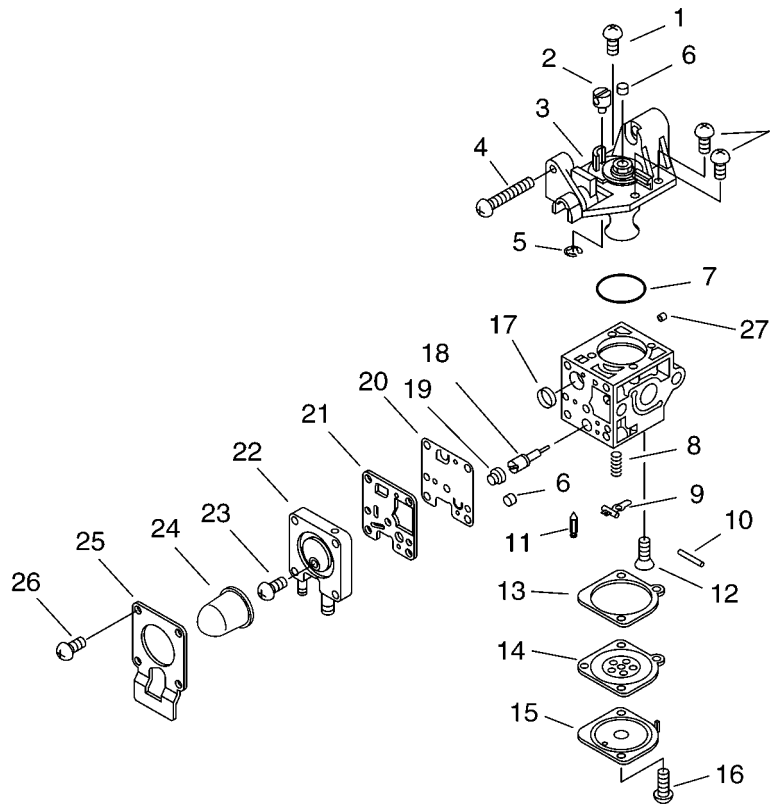

# PB-265ESL 7 Hip Throttle

KEY	LV	PART NUMBER	Q'TY	DESCRIPTION	REMARKS
1		900105-05014	2	BOLT, H.S. 5*14	
2		C471-000111	1	FIXTURE, TRIGGER	
3		C470-000160	1	HOLDER, TRIGGER	
4		C471-000100	1	FIXTURE, TRIGGER	
5		V144-000181	1	GROMMET	
6		V430-001760	1	CABLE, BOWDEN	
7		V475-003820	1	TUBE	
8		A045-000140	1	SWITCH, ON OFF	
9		889950-21060	2	SCREW 5	
10		V204-000150	1	BOLT, 6	
11		699118-04560	1	WASHER	
12		178160-21060	2	WASHER, FRICTION	
13		V304-000040	1	WASHER, CIRCULAR 6	
14		C472-000050	1	FIXTURE, TRIGGER BRKT	
15		C456-000050	1	ARM, TRIGGER	
16		V336-000000	1	WASHER, CIRCULAR 45	
17		C472-000041	1	FIXTURE, TRIGGER BRKT	
18		900562-50006	1	LOCKNUT 6	
19		91145-05025	3	BOLT, TAPPING	
20		613019-07350	3	WASHER 5.5*16*2T	

# PB-265ESL 8 Blower Pipe

KEY	LV	PART NUMBER	Q'TY	DESCRIPTION	REMARKS
1		895410-00430	1	WRENCH, W/S. DRIVER	
2		E165-000160	1	PIPE,BLOWER	
3		E165-000140	1	PIPE,BLOWER	
4		E165-000130	1	PIPE,BLOWER	
5		V495-000430	2	BAND	
6		E164-000000	1	PIPE,FLEXIBLE	
7		C040-000000	1	HANDLE,FRONT	
8	+	900100-06045	1	BOLT 6*45	
9	+	900600-00006	1	WASHER 6	
10	+	900525-00006	1	NUT, WING 6	

# PB-265ESL 9 Carburettor

KEY	LV	PART NUMBER	Q'TY	DESCRIPTION	REMARKS
		A021-001350	1	CARBURETOR,DIAPHRAGM	
1	+	125344-13931	3	SCREW	
2	+	P005-001240	1	POST	
3	+	P005-002000	1	COVER ASY, ROTOR	
4	+	P005-000100	1	SCREW,THROTTLEADJUST	
5	+	P005-000190	1	E-RING	
6	+	P005-001270	2	PLUG, H AJUST SCREW	
7	+	P005-000280	1	O-RING	
8	+	P005-000940	1	SPRING, METER. LEVER	
9	+	125323-08260	1	ARM, VALVE	
10	+	125338-13930	1	PIN, METERING ARM	
11	+	125337-08260	1	VALVE, INLET NEEDLE	
12	+	125339-42030	1	SCREW	
13	+	P005-000200	1	GASKET, METERING	
14	+	P005-001780	1	DIAPHRAGM	
15	+	125342-52130	1	COVER, DIAPHRAGM	
16	+	125344-52130	2	SCREW	
17	+	P005-000010	1	STRAINER	
18	+	P005-001260	1	SCREW,MAINN MIXTURE	
19	+	P005-001250	1	RETAINER,PLUG BALL	
20	+	P005-000510	1	DIAPHRAGM, PUMP	
21	+	P005-000520	1	GASKET, PUMP	
22	+	P005-001890	1	BASE, ASY PRIMER	
23	+	P005-000270	1	SCREW	