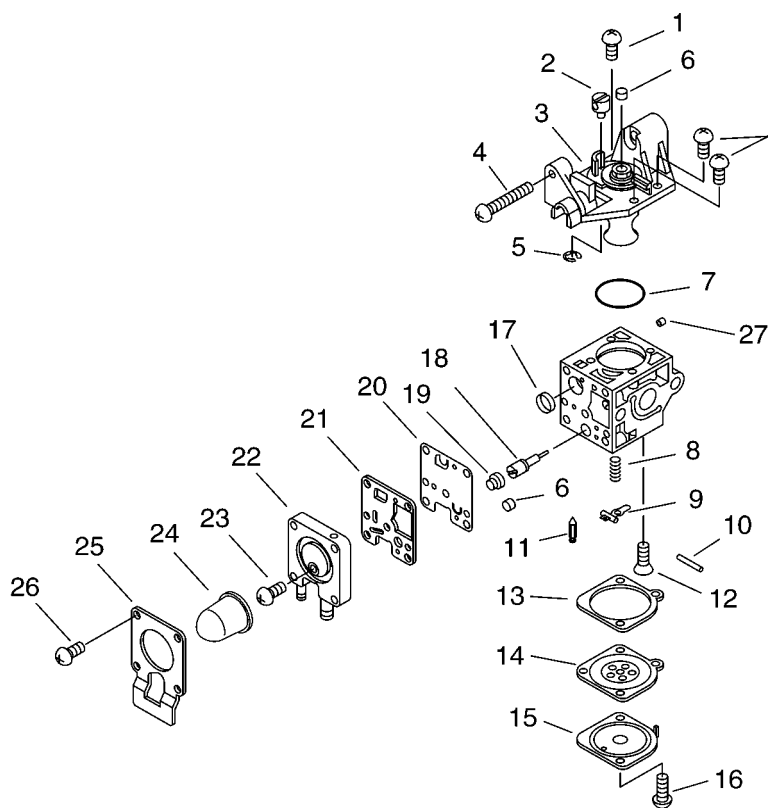

# PB-265ESL 7 Hip Throttle

KEY	LV	PART NUMBER	Q'TY	DESCRIPTION	REMARKS
1		900105-05014	2	BOLT, H.S. 5*14	
2		C471-000111	1	FIXTURE, TRIGGER	
3		C470-000160	1	HOLDER, TRIGGER	
4		C471-000100	1	FIXTURE, TRIGGER	
5		V144-000181	1	GROMMET	
6		V430-001760	1	CABLE, BOWDEN	
7		V475-003820	1	TUBE	
8		A045-000140	1	SWITCH, ON OFF	
9		889950-21060	2	SCREW 5	
10		V204-000150	1	BOLT, 6	
11		699118-04560	1	WASHER	
12		178160-21060	2	WASHER, FRICTION	
13		V304-000040	1	WASHER, CIRCULAR 6	
14		C472-000050	1	FIXTURE, TRIGGER BRKT	
15		C456-000050	1	ARM, TRIGGER	
16		V336-000000	1	WASHER, CIRCULAR 45	
17		C472-000041	1	FIXTURE, TRIGGER BRKT	
18		900562-50006	1	LOCKNUT 6	
19		91145-05025	3	BOLT, TAPPING	
20		613019-07350	3	WASHER 5.5*16*2T	

# PB-265ESL 8 Blower Pipe

KEY	LV	PART NUMBER	Q'TY	DESCRIPTION	REMARKS
1		895410-00430	1	WRENCH, W/S. DRIVER	
2		E165-000160	1	PIPE,BLOWER	
3		E165-000140	1	PIPE,BLOWER	
4		E165-000130	1	PIPE,BLOWER	
5		V495-000430	2	BAND	
6		E164-000000	1	PIPE,FLEXIBLE	
7		C040-000000	1	HANDLE,FRONT	
8	+	900100-06045	1	BOLT 6*45	
9	+	900600-00006	1	WASHER 6	
10	+	900525-00006	1	NUT, WING 6	

# PB-265ESL 9 Carburettor

KEY	LV	PART NUMBER	Q'TY	DESCRIPTION	REMARKS
		A021-001350	1	CARBURETOR,DIAPHRAGM	
1	+	125344-13931	3	SCREW	
2	+	P005-001240	1	POST	
3	+	P005-002000	1	COVER ASY, ROTOR	
4	+	P005-000100	1	SCREW,THROTTLEADJUST	
5	+	P005-000190	1	E-RING	
6	+	P005-001270	2	PLUG, H AJUST SCREW	
7	+	P005-000280	1	O-RING	
8	+	P005-000940	1	SPRING, METER. LEVER	
9	+	125323-08260	1	ARM, VALVE	
10	+	125338-13930	1	PIN, METERING ARM	
11	+	125337-08260	1	VALVE, INLET NEEDLE	
12	+	125339-42030	1	SCREW	
13	+	P005-000200	1	GASKET, METERING	
14	+	P005-001780	1	DIAPHRAGM	
15	+	125342-52130	1	COVER, DIAPHRAGM	
16	+	125344-52130	2	SCREW	
17	+	P005-000010	1	STRAINER	
18	+	P005-001260	1	SCREW,MAINN MIXTURE	
19	+	P005-001250	1	RETAINER,PLUG BALL	
20	+	P005-000510	1	DIAPHRAGM, PUMP	
21	+	P005-000520	1	GASKET, PUMP	
22	+	P005-001890	1	BASE, ASY PRIMER	
23	+	P005-000270	1	SCREW	