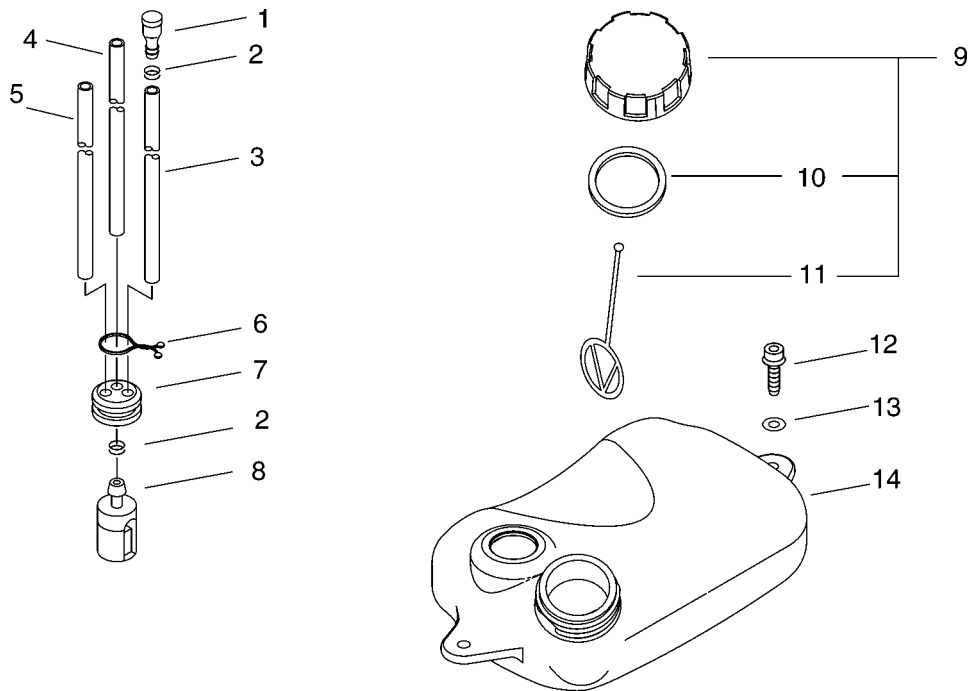

PB-265ESL 4 Fuel Tank

KEY	LV	PART NUMBER	Q'TY	DESCRIPTION	REMARKS
1		A356-000030	1	VALVE,CHECK	
2		132013-09820	2	CLIP	
3		V471-001200	1	PIPE	
4		V471-001230	1	PIPE	
5		V471-000630	1	PIPE	
6		132013-05060	1	CLIP, PIPE	
7		132115-55930	1	GROMMET, FUEL	
8		131205-07320	1	STRAINER, FUEL	
9		131004-55530	1	CAP ASSY, FUEL TANK	
10	+	131016-55830	1	GASKET, FUEL CAP	
11	+	131051-56030	1	CLIP, FUEL CAP	
12		91147-05020	2	BOLT HS FL TAPP	
13		613019-07350	2	WASHER 5.5*16*2T	
14		A350-000470	1	TANK, FUEL