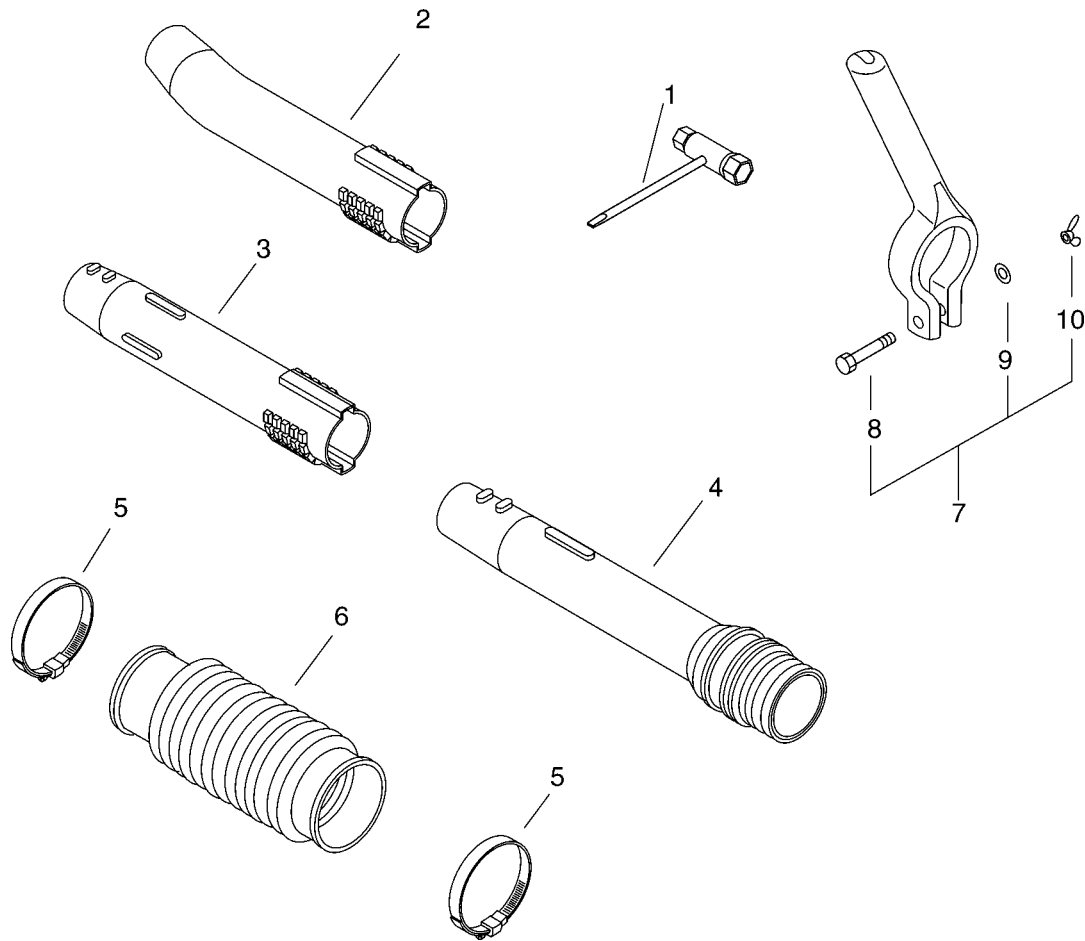

KEY	LV	PART NUMBER	Q'TY	DESCRIPTION	REMARKS
1		300333-06160	3	CLIP	
2		C630-000040	1	SEAT, BACKPACK	
3		C620-000290	1	FRAME, BACKPACK	
4		91147-05020	4	BOLT HS FL TAPP	
5		613019-07350	4	WASHER 5.5*16*2T	
6		V450-000551	3	SPRING, COMPRESSION	
7		C617-000290	1	STOPPER	
8		V253-000170	2	SCREW, 5	
9		C061-000161	2	HARNES, ASM BACKPACK	
10		V491-000040	2	CLIP	

# PB-265ESL 7 Hip Throttle

KEY	LV	PART NUMBER	Q'TY	DESCRIPTION	REMARKS
1		900105-05014	2	BOLT, H.S. 5*14	
2		C471-000111	1	FIXTURE, TRIGGER	
3		C470-000160	1	HOLDER, TRIGGER	
4		C471-000100	1	FIXTURE, TRIGGER	
5		V144-000181	1	GROMMET	
6		V430-001760	1	CABLE, BOWDEN	
7		V475-003820	1	TUBE	
8		A045-000140	1	SWITCH, ON OFF	
9		889950-21060	2	SCREW 5	
10		V204-000150	1	BOLT, 6	
11		699118-04560	1	WASHER	
12		178160-21060	2	WASHER, FRICTION	
13		V304-000040	1	WASHER, CIRCULAR 6	
14		C472-000050	1	FIXTURE, TRIGGER BRKT	
15		C456-000050	1	ARM, TRIGGER	
16		V336-000000	1	WASHER, CIRCULAR 45	
17		C472-000041	1	FIXTURE, TRIGGER BRKT	
18		900562-50006	1	LOCKNUT 6	
19		91145-05025	3	BOLT, TAPPING	
20		613019-07350	3	WASHER 5.5*16*2T	

# PB-265ESL 8 Blower Pipe

KEY	LV	PART NUMBER	Q'TY	DESCRIPTION	REMARKS
1		895410-00430	1	WRENCH, W/S. DRIVER	
2		E165-000160	1	PIPE,BLOWER	
3		E165-000140	1	PIPE,BLOWER	
4		E165-000130	1	PIPE,BLOWER	
5		V495-000430	2	BAND	
6		E164-000000	1	PIPE,FLEXIBLE	
7		C040-000000	1	HANDLE,FRONT	
8	+	900100-06045	1	BOLT 6*45	
9	+	900600-00006	1	WASHER 6	
10	+	900525-00006	1	NUT, WING 6	